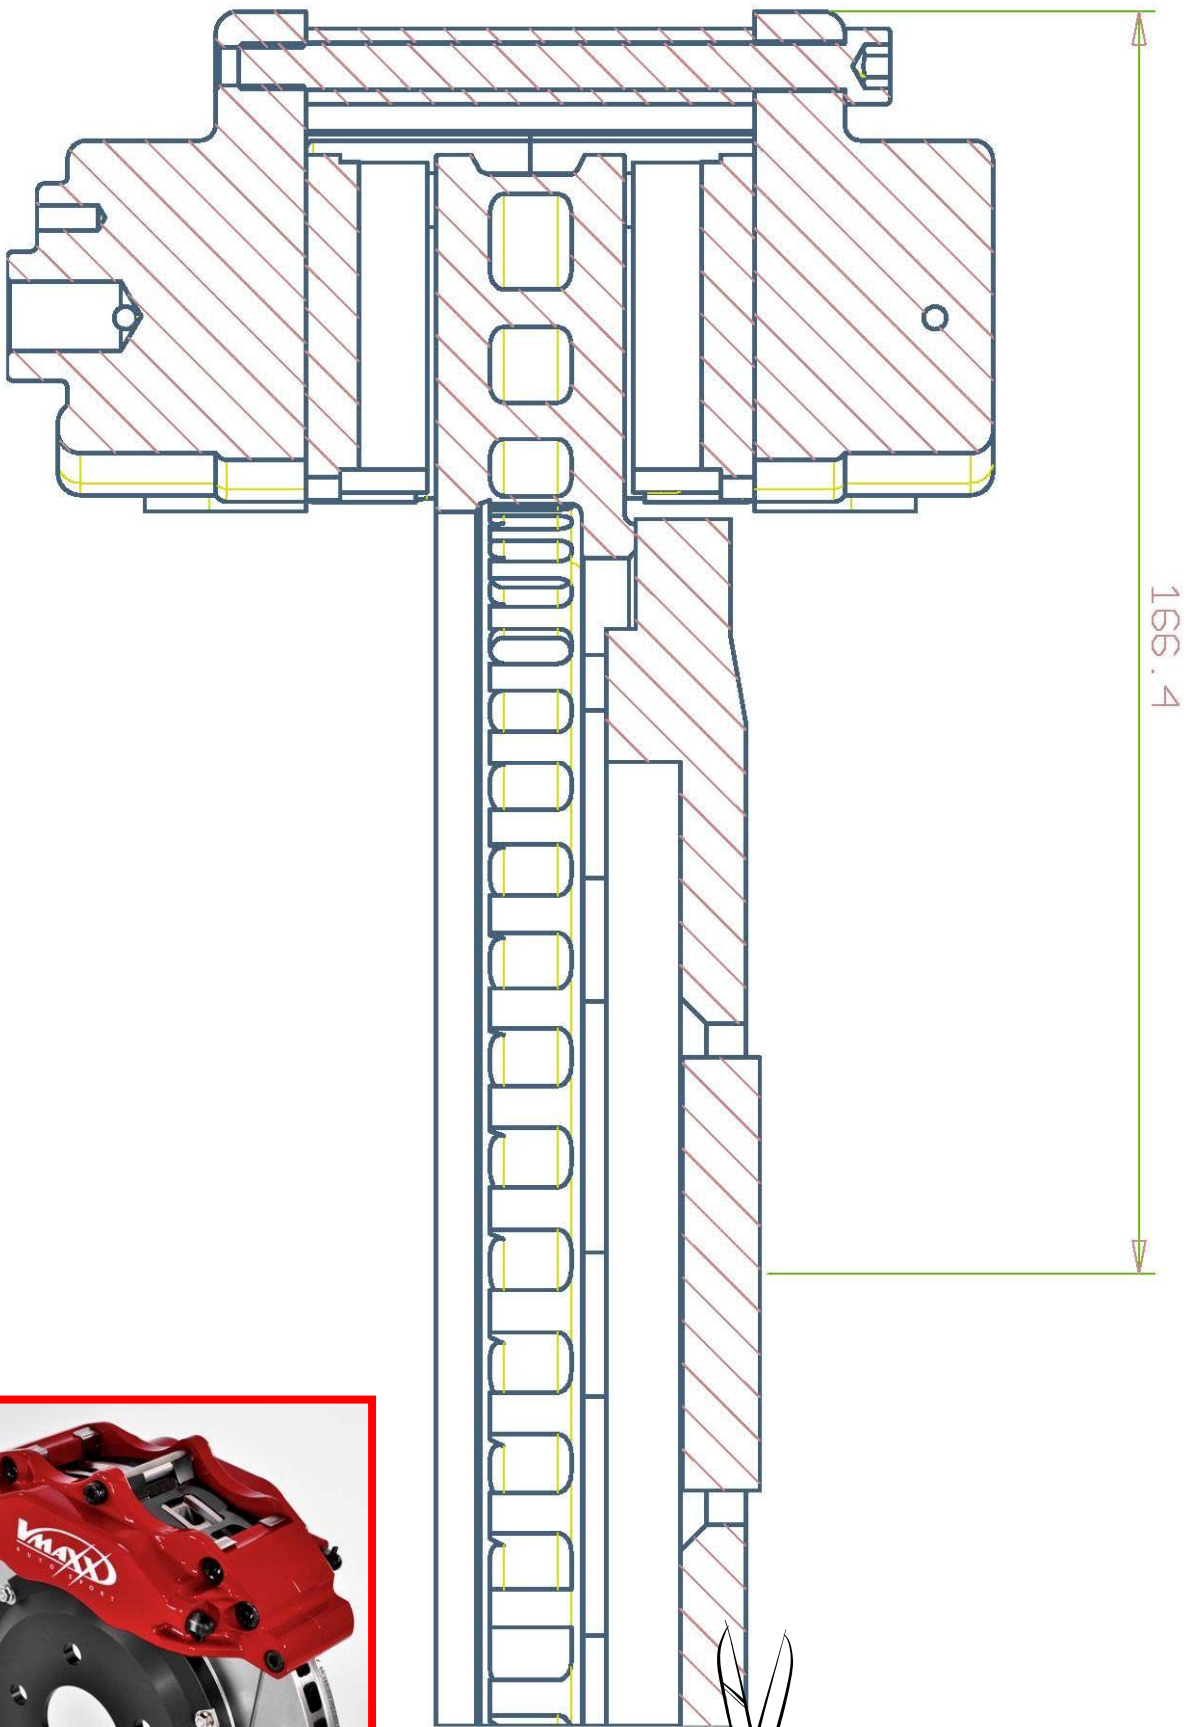

V-MAXX Autosport Wheel Fitment Chart for kit 20 PE290 02

200 MM

185 MM